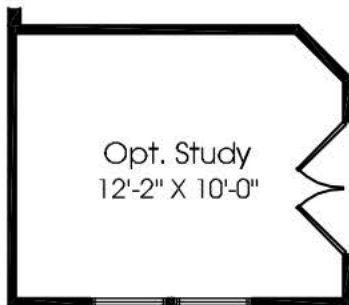

MAIN LEVEL

Château

Opt. Morning Room w/ Opt. Upgrade Kitchen and Opt. Gourmet Island

Opt. 2' Ext. to Dining Room

Opt. Study