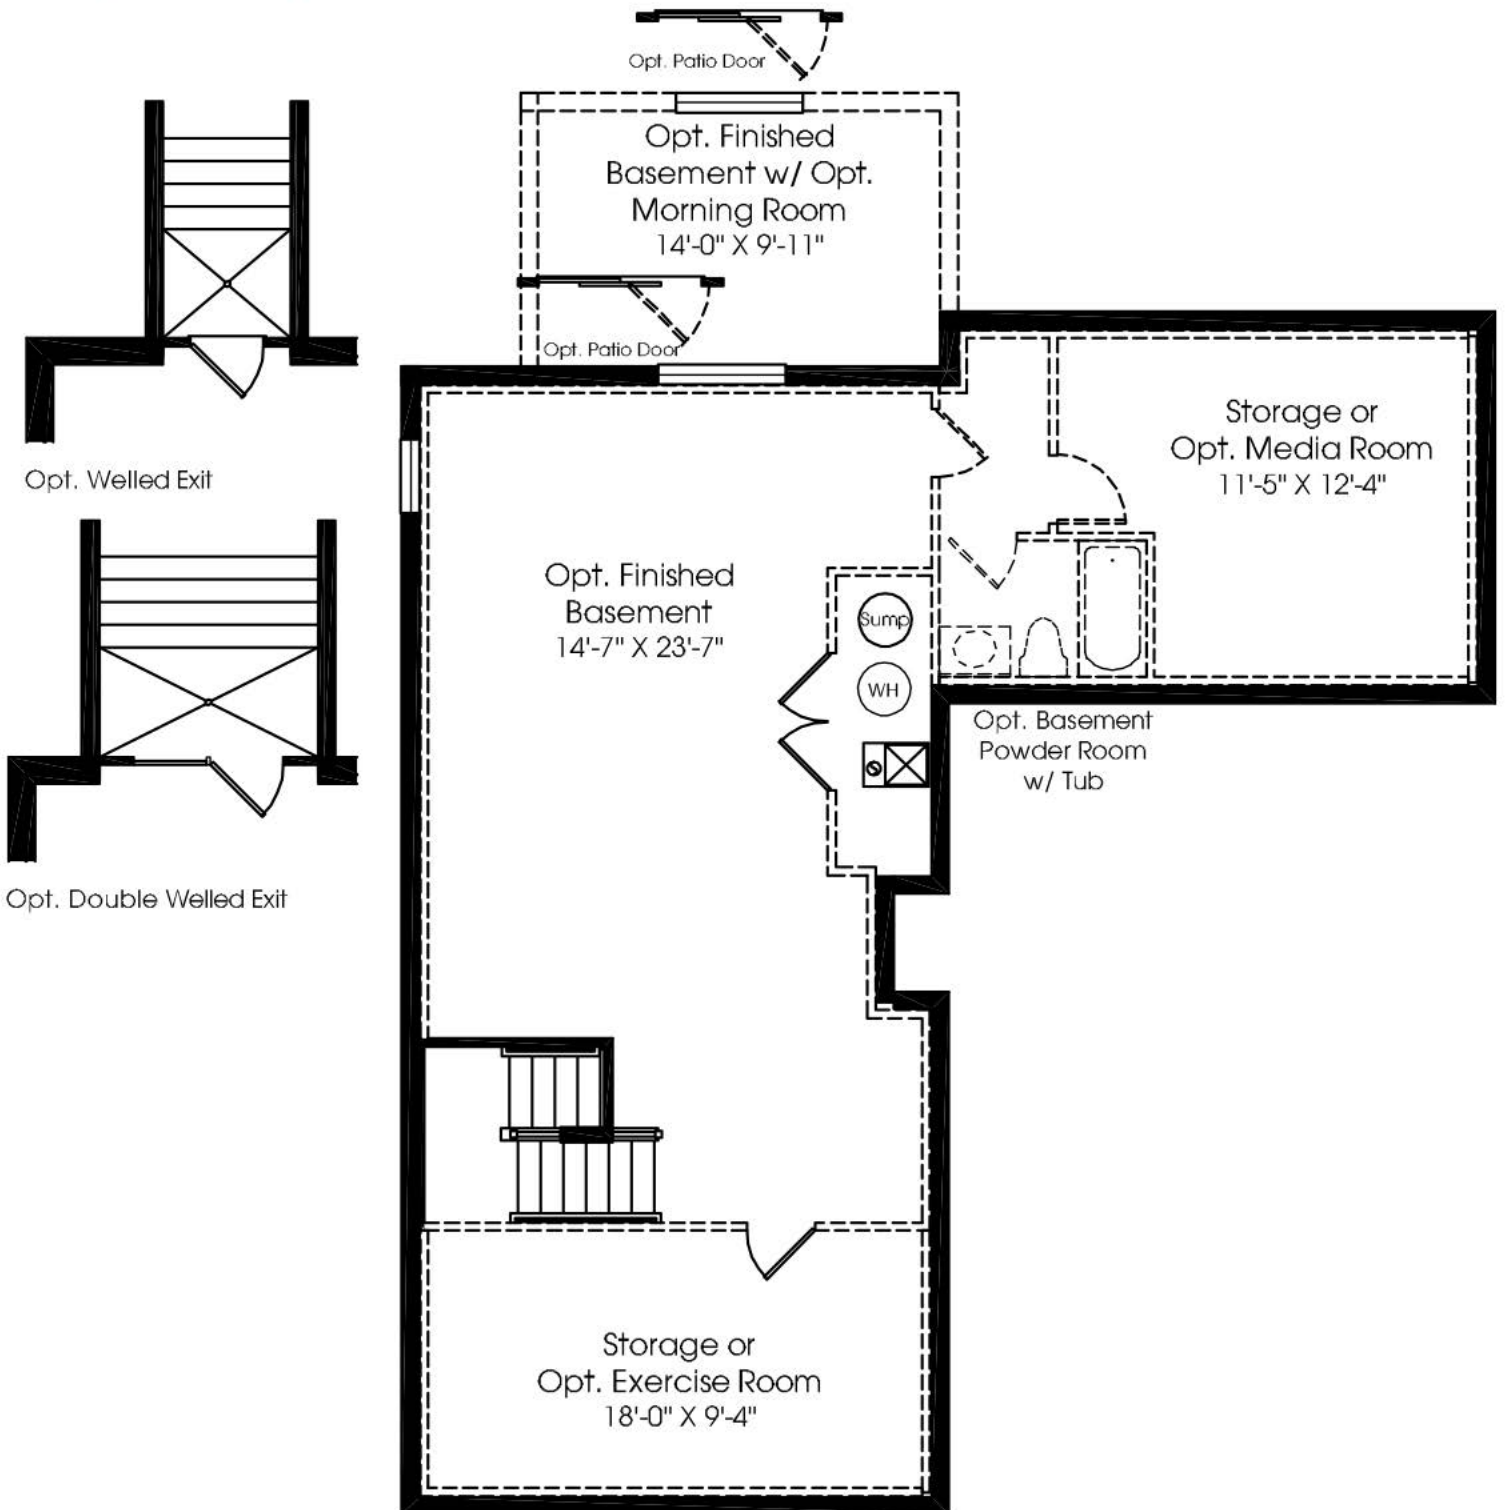

Château

ELEVATION A

Château

ELEVATION B

ELEVATION C

Château

Château

LOWER LEVEL

MAIN LEVEL

Château

Opt. Morning Room w/ Opt. Upgrade Kitchen and Opt. Gourmet Island

Opt. 2' Ext. to Dining Room

Opt. Study