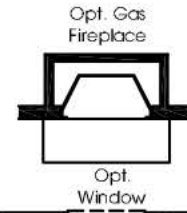

Château

ELEVATION A

Château

ELEVATION B

ELEVATION C

Château

Château

LOWER LEVEL

MAIN LEVEL

Château

Opt. Morning Room w/ Opt. Upgrade Kitchen and Opt. Gourmet Island

Opt. 2' Ext. to Dining Room

Opt. Study