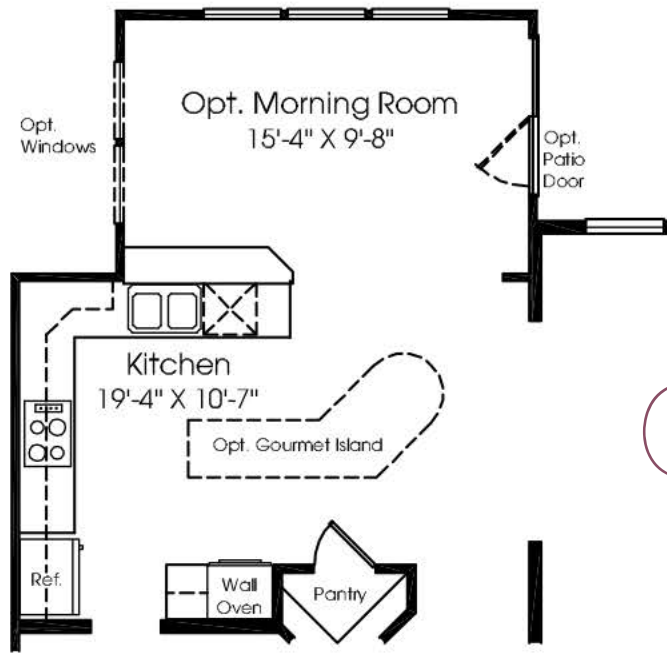

Château

ELEVATION A

Château

ELEVATION B

ELEVATION C

Château

Château

LOWER LEVEL

MAIN LEVEL

Château

Opt. Morning Room w/ Opt. Upgrade Kitchen and Opt. Gourmet Island

Opt. 2' Ext. to Dining Room

Opt. Study