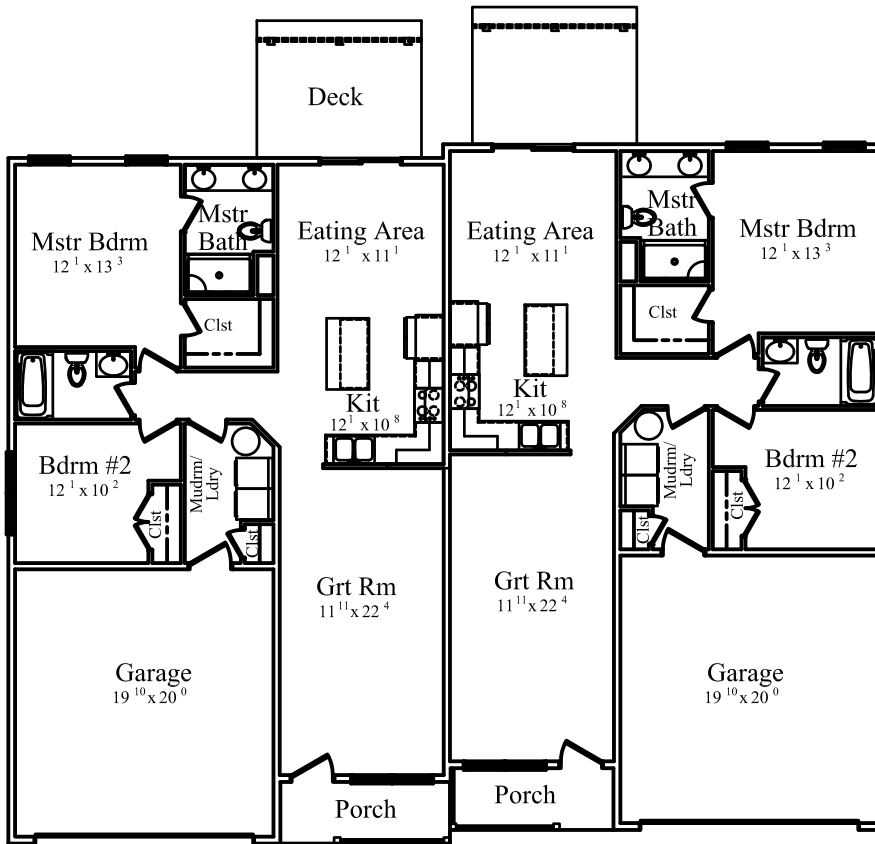

# Duplex - Ranch

## First Floor

Square Footage

Floor	Sq. Ft
Ist	1155
Sub-Total	1155

Finished

Garage	389
--------	-----

Total	1544
-------	------