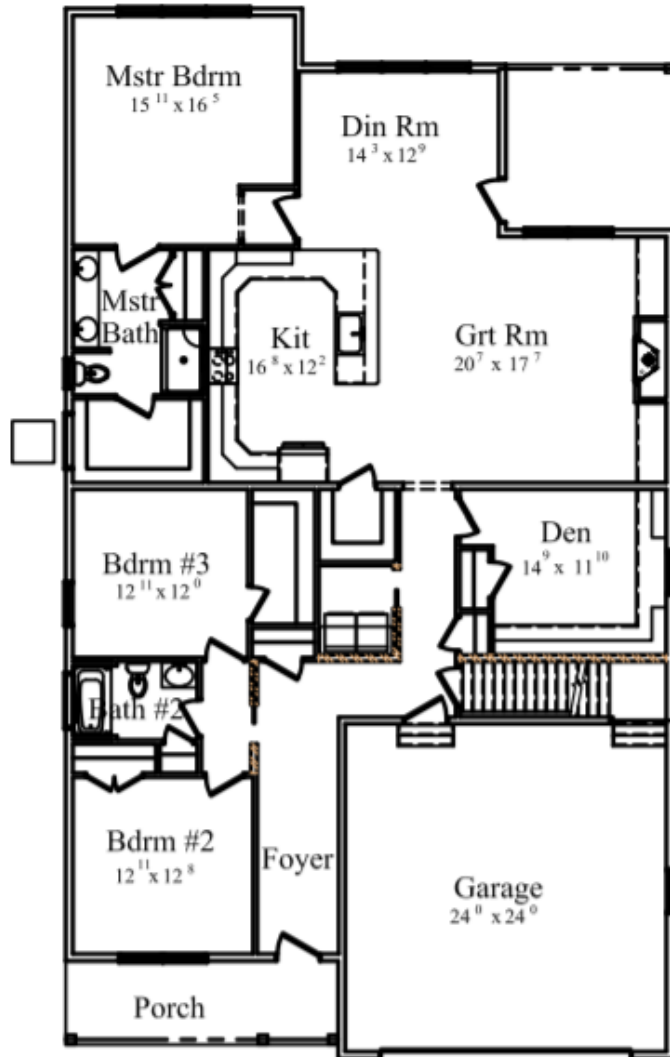

# *the sandpiper*

**THE HORIZON**  
AT BRUSH VALLEY  
EST. 2020

# FLOOR PLAN

*the sandpiper*

2317 SQ FT

Square Footage

Floor	Sq. Ft
1st	2317

First Floor

Engineered by Evanko-Renwick Engineering